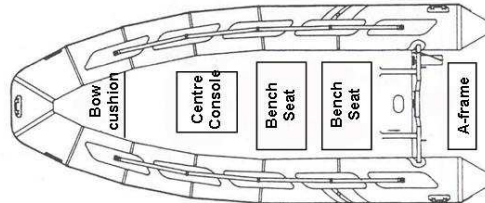

**Boat Size: 7.0m+**

Option 1	
Jockey Consoles	JC3T, JC16T
Jockey Seats	JS6S (2 no.)
A-Frames	AF2A
Accessories	TT1/ TT2

Option 2	
Centre Consoles	CC9, CC9/FS, CC12/FS, CC14/FS, CC19/FS, CC22/FS
Jockey seating	JS6S (2 no.), JS6T (2 no.), JS6/TT (2 no.)
Bench seating	BS10*, BS15, BS20, BS23
A-Frames	AF2A
Accessories	TT1/ TT2

Option 3	
Centre Consoles	CC9, CC9/FS, CC12/FS, CC14/FS, CC19/FS, CC22/FS
Bench seating	LP2MK3, LP3, LP4, BS10*, BS15, BS20, BS23
A-Frames	AF2A
Accessories	TT1/ TT2

Items are not shown to scale.