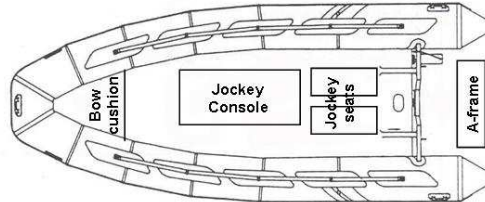

**Boat Size: 7.0m+**

Option 1	
Jockey Consoles	JC3T, JC16T
Jockey Seats	JS6S (2 no.)
A-Frames	AF2A
Accessories	TT1/ TT2

Option 2	
Centre Consoles	CC9, CC9/FS, CC12/FS, CC14/FS, CC19/FS, CC22/FS
Jockey seating	JS6S (2 no.), JS6T (2 no.), JS6/TT (2 no.)
Bench seating	BS10*, BS15, BS20, BS23
A-Frames	AF2A
Accessories	TT1/ TT2

Option 3	
Centre Consoles	CC9, CC9/FS, CC12/FS, CC14/FS, CC19/FS, CC22/FS
Bench seating	LP2MK3, LP3, LP4, BS10*, BS15, BS20, BS23
A-Frames	AF2A
Accessories	TT1/ TT2

Items are not shown to scale.