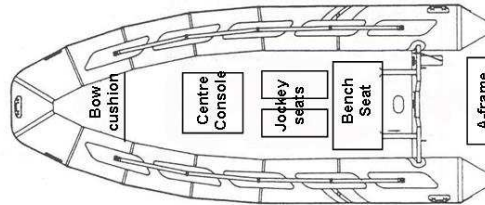

**Boat Size: 7.0m+**

Option 1	
Jockey Consoles	JC3T, JC16T
Jockey Seats	JS6S (2 no.)
A-Frames	AF2A
Accessories	TT1/ TT2

Option 2	
Centre Consoles	CC9, CC9/FS, CC12/FS, CC14/FS, CC19/FS, CC22/FS
Jockey seating	JS6S (2 no.), JS6T (2 no.), JS6/TT (2 no.)
Bench seating	BS10*, BS15, BS20, BS23
A-Frames	AF2A
Accessories	TT1/ TT2

Option 3	
Centre Consoles	CC9, CC9/FS, CC12/FS, CC14/FS, CC19/FS, CC22/FS
Bench seating	LP2MK3, LP3, LP4, BS10*, BS15, BS20, BS23
A-Frames	AF2A
Accessories	TT1/ TT2

Items are not shown to scale.