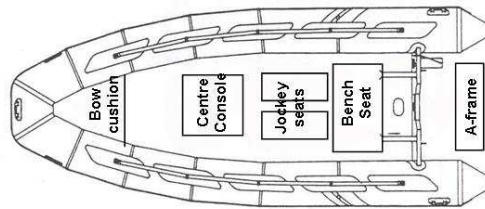

Boat Size: 5.5m—6.5m

Option 1	
Jockey Consoles	JC3T, JC16T
Jockey Seats	JS6S (2 no.)
A-Frames	AF2A
Accessories	TT1/TT2

Option 2	
Centre Consoles	CC9, CC9/FS, CC12/FS, CC14/FS, CC19/FS, CC22/FS
Jockey seating	JS6S (2 no.), JS6T (2 no.), JS6/TT (2 no.)
Bench seating	BS10*, BS15, BS20
A-Frames	AF2A
Accessories	TT1/TT2

Option 3	
Centre Consoles	CC9, CC9/FS, CC12/FS, CC14/FS, CC19/FS, CC22/FS
Bench seating	LP2MK2, LP3, LP4, BS10*, BS15, BS20
A-Frames	AF2A
Bow moulding	BM1
Accessories	TT1/TT2

Items are not shown to scale.