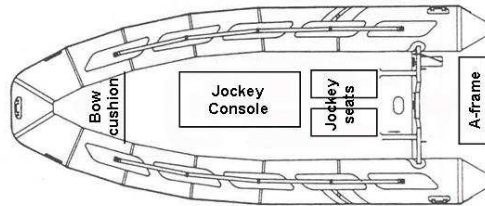

Boat Size: 5.5m—6.5m

Option 1	
Jockey Consoles	JC3T, JC16T
Jockey Seats	JS6S (2 no.)
A-Frames	AF2A
Accessories	TT1/TT2

Option 2	
Centre Consoles	CC9, CC9/FS, CC12/FS, CC14/FS, CC19/FS, CC22/FS
Jockey seating	JS6S (2 no.), JS6T (2 no.), JS6/TT (2 no.)
Bench seating	BS10*, BS15, BS20
A-Frames	AF2A
Accessories	TT1/TT2

Option 3	
Centre Consoles	CC9, CC9/FS, CC12/FS, CC14/FS, CC19/FS, CC22/FS
Bench seating	LP2MK2, LP3, LP4, BS10*, BS15, BS20
A-Frames	AF2A
Bow moulding	BM1
Accessories	TT1/TT2

Items are not shown to scale.