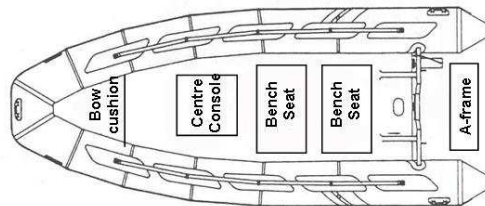

Boat Size: 5.5m—6.5m

Option 1	
Jockey Consoles	JC3T, JC16T
Jockey Seats	JS6S (2 no.)
A-Frames	AF2A
Accessories	TT1/TT2

Option 2	
Centre Consoles	CC9, CC9/FS, CC12/FS, CC14/FS, CC19/FS, CC22/FS
Jockey seating	JS6S (2 no.), JS6T (2 no.), JS6/TT (2 no.)
Bench seating	BS10*, BS15, BS20
A-Frames	AF2A
Accessories	TT1/TT2

Option 3	
Centre Consoles	CC9, CC9/FS, CC12/FS, CC14/FS, CC19/FS, CC22/FS
Bench seating	LP2MK2, LP3, LP4, BS10*, BS15, BS20
A-Frames	AF2A
Bow moulding	BM1
Accessories	TT1/TT2

Items are not shown to scale.