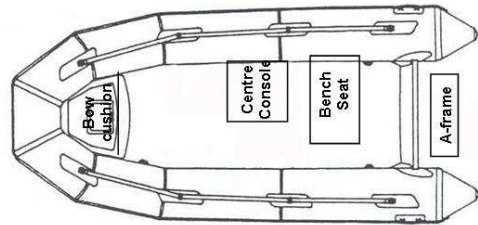

Boat Size: 4.0m—5.0m

Option 1	
Jockey Consoles	JC4TA, JC12T, JC14T
A-Frames	AF1

Option 2	
Centre Consoles	CC15, CC20/FS, CC21/SS
Passenger seating	BS3, BS3A, BS8, BS9, BS10, BS18A,
A-Frames	AF1

Items are not shown to scale.