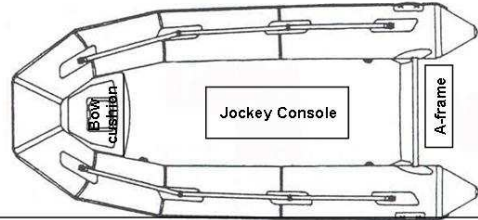

Boat Size: 4.0m—5.0m

Option 1	
Jockey Consoles	JC4TA, JC12T, JC14T
A-Frames	AF1

Option 2	
Centre Consoles	CC15, CC20/FS, CC21/SS
Passenger seating	BS3, BS3A, BS8, BS9, BS10, BS18A,
A-Frames	AF1

Items are not shown to scale.