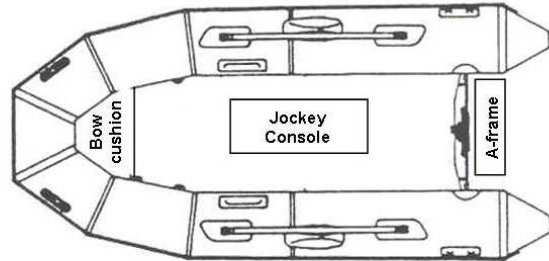

Boat Size: 3.0m—4.0m

Option 1	
Jockey Consoles	JC6SA, JC6TA, JC14T
A-Frames	AF1

Option 2	
Centre Consoles	CC16
Bench seating	BS5, BS6
A-Frames	AF1

Items are not shown to scale.