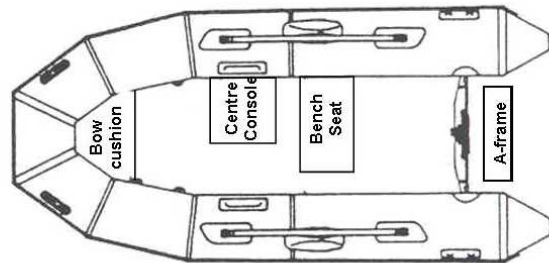

Boat Size: 3.0m—4.0m

Option 1	
Jockey Consoles	JC6SA, JC6TA, JC14T
A-Frames	AF1

Option 2	
Centre Consoles	CC16
Bench seating	BS5, BS6
A-Frames	AF1

Items are not shown to scale.